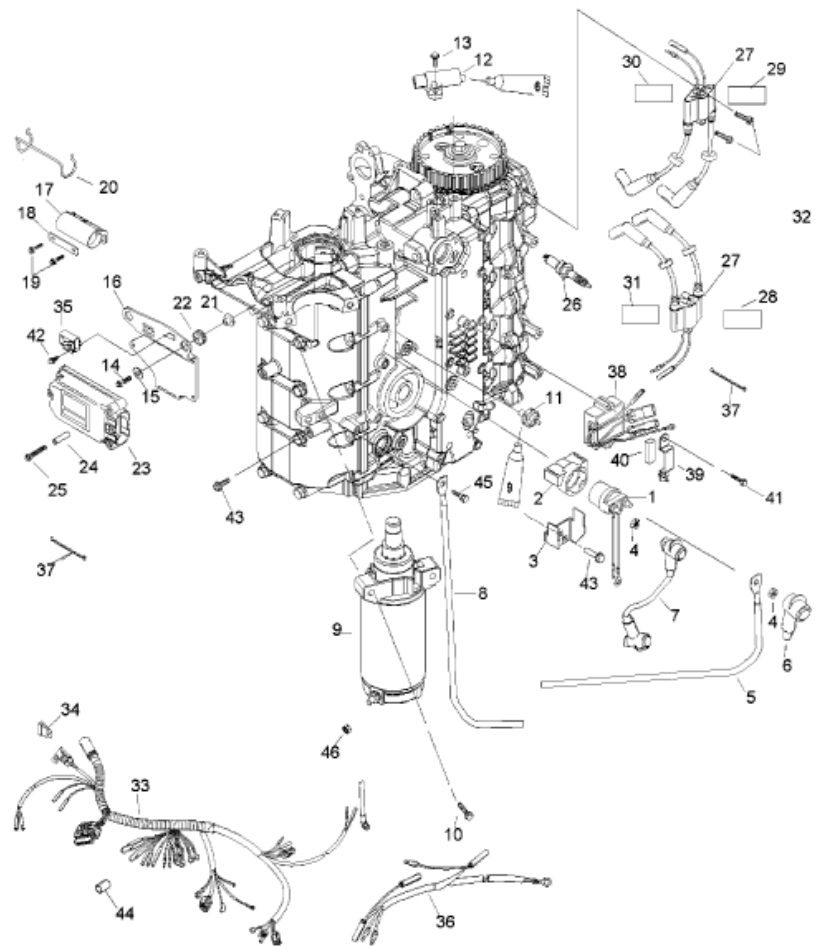

-  Dielectric Grease (92-823506-1)
-  Loctite PST Pipe Sealant (92-809622)

Parts List					
Ref	Class	Part	Description	Qty	Footnote
1	89	825096T	SOLENOID	1	
2		95643M	BRACKET	1	
3		825074	SOLENOID PLATE	1	
4	11	40138 6	NUT (M6)	2	
5	84	88439A 9	BATTERY CABLE (POSITIVE)	1	
6	85	880786	BOOT (RED)	1	
7	84	93388A16	CABLE	1	
8	84	88439A 4	BATTERY CABLE (NEGATIVE)	1	
9	50	884044T	STARTER MOTOR (SEE BREAKD	1	
10	10	40011153	SCREW (M8 X 45)	3	
11	87	828040 1	PRESSURE SWITCH	1	5
12		828358	SENSOR-CRANK POSITION	1	
13	10	40011107	SCREW (M5 X 16)	2	
14	10	821300 25	SCREW (M6 X 25)	3	
15	12	40023 16	WASHER	3	
16		859224	PLATE	1	
17		856836	RETAINER	1	
18		856040	BRACKET	1	
19	10	821291 14	SCREW (M6 X 14)	2	
20		92753	RETAINER	1	
21	23	856954	BUSHING	3	
22	25	834985	GROMMET	3	
23		878433A 3	ECM	1	
24	23	853920 1	BUSHING	3	
25	10	821291 40	SCREW (M6 X 40)	3	
26	33	827858	SPARK PLUG (NGK DPR6EA-9)	4	
27	339	859738T 1	IGNITION COIL	2	
28		NSS	DECAL	1	(COIL ID #1)
29		NSS	DECAL	1	(COIL ID #2)
30		NSS	DECAL	1	(COIL ID #3)
31		NSS	DECAL	1	(COIL ID #4)
32	10	826844 30	SCREW (M6 X 30)	4	
33	84	857111T 2	ENGINE WIRING HARNESS	1	
34	88	812619	FUSE (SFE 20 AMP)	1	
35		828054	COVER	1	
36	84	852375A 6	HARNESS-EXTENSION	1	(HANDLE)
37	54	816311T	STA-STRAP	AR	
38		883071T 1	VOLTAGE REGULATOR	1	
39		858413	BRACKET	1	
40		830897 1	FOAM PAD	1	
41	10	824822 9	SCREW (M6 X 40)	2	